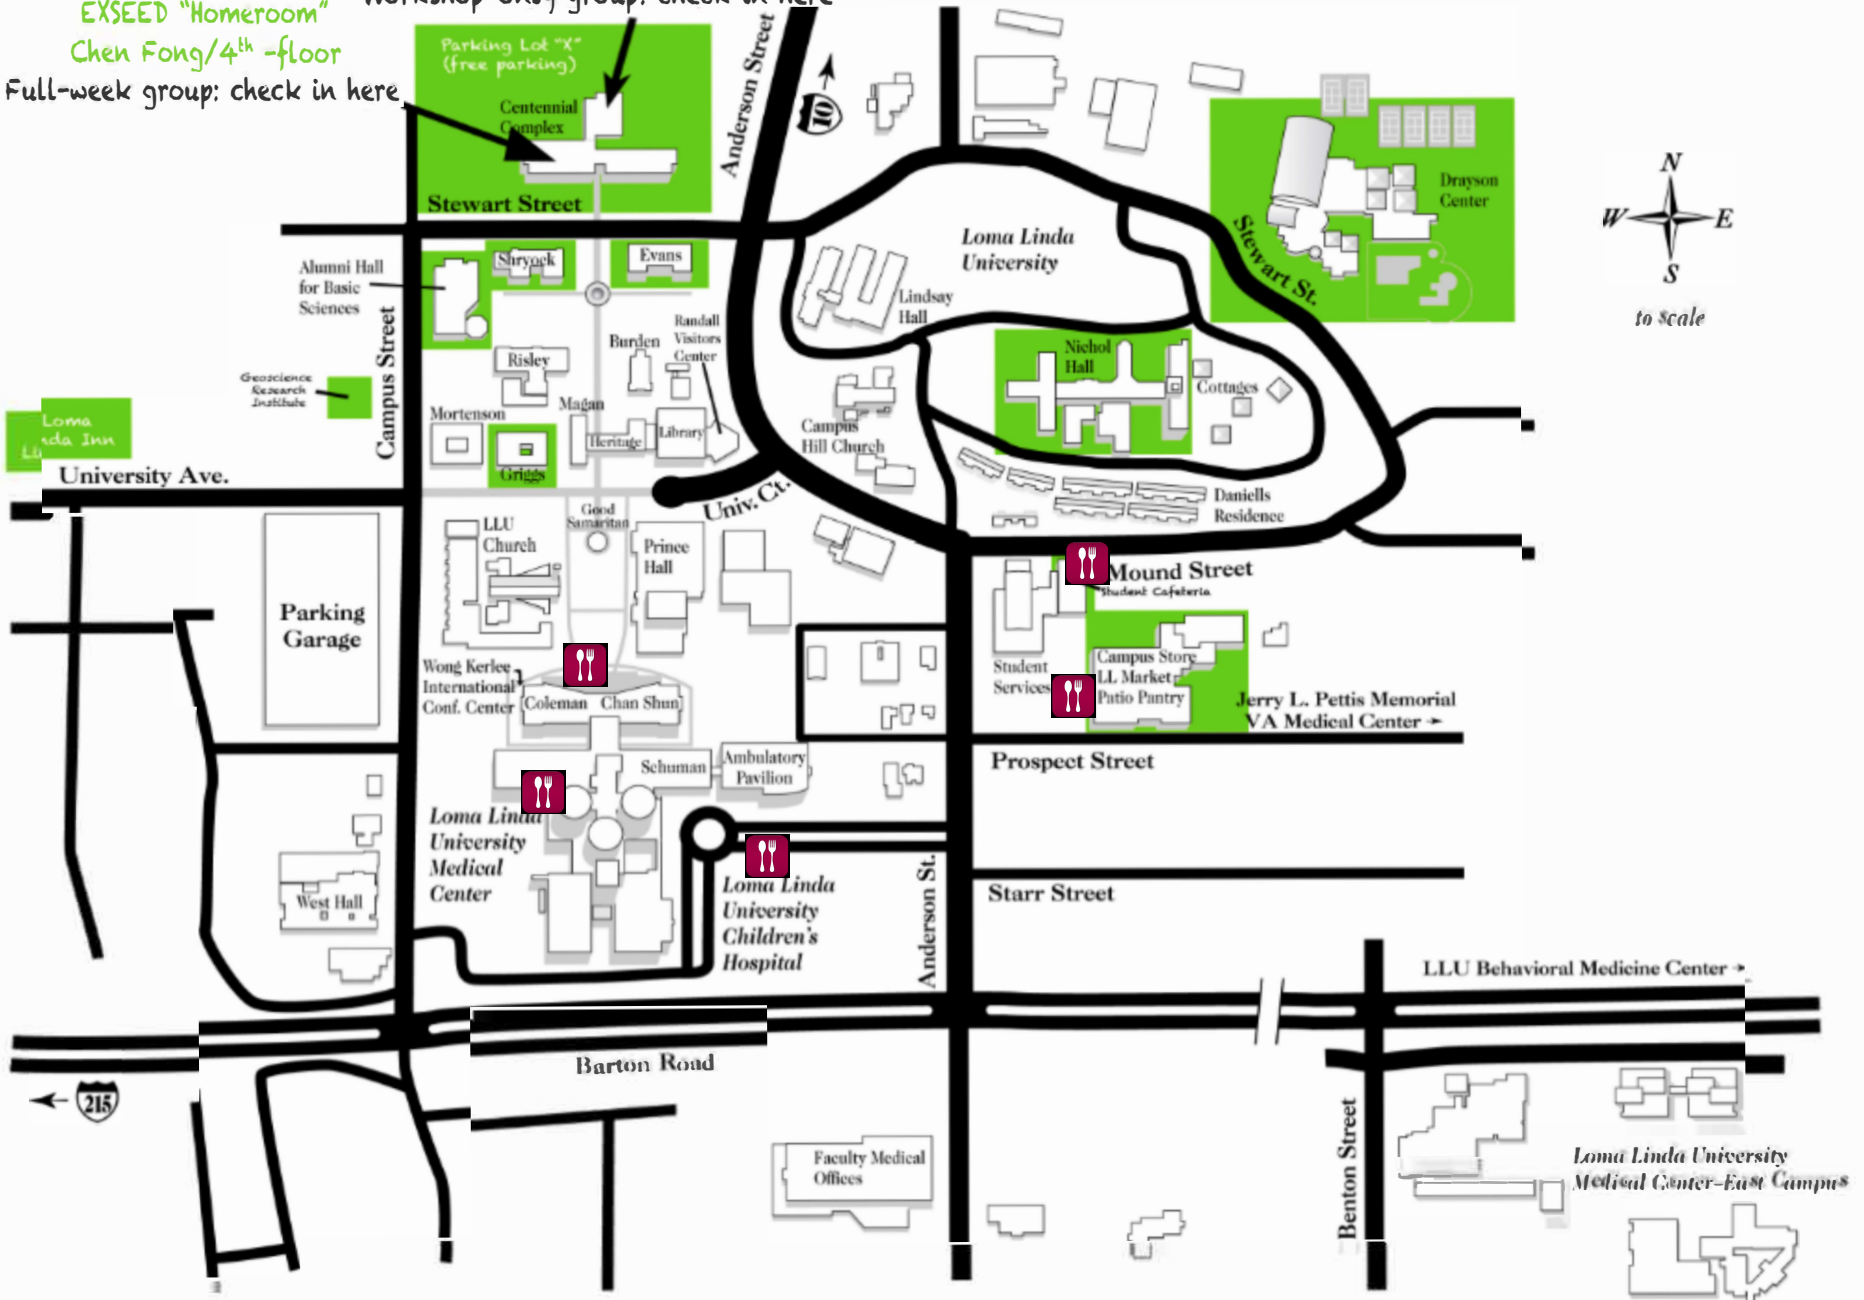

1301 Damazo Amphitheater

Workshop-only group: check in here

EXSEED "Homeroom"

Chen Fong/4th -floor

Full-week group: check in here

Loma Linda Inn

University Ave.

Parking Garage

215

Barton Road

Faculty Medical Offices

LLU Behavioral Medicine Center

Loma Linda University Medical Center-East Campus

Alumni Hall for Basic Sciences

Geoscience Research Institute

Stuyack

Loma Linda University Medical Center

West Hall

Loma Linda University Children's Hospital

Anderson St.

Starr Street

Prospect Street

Mound Street

Student Cafeteria

Campus Street

Parking Lot "X" (free parking)

Centennial Complex